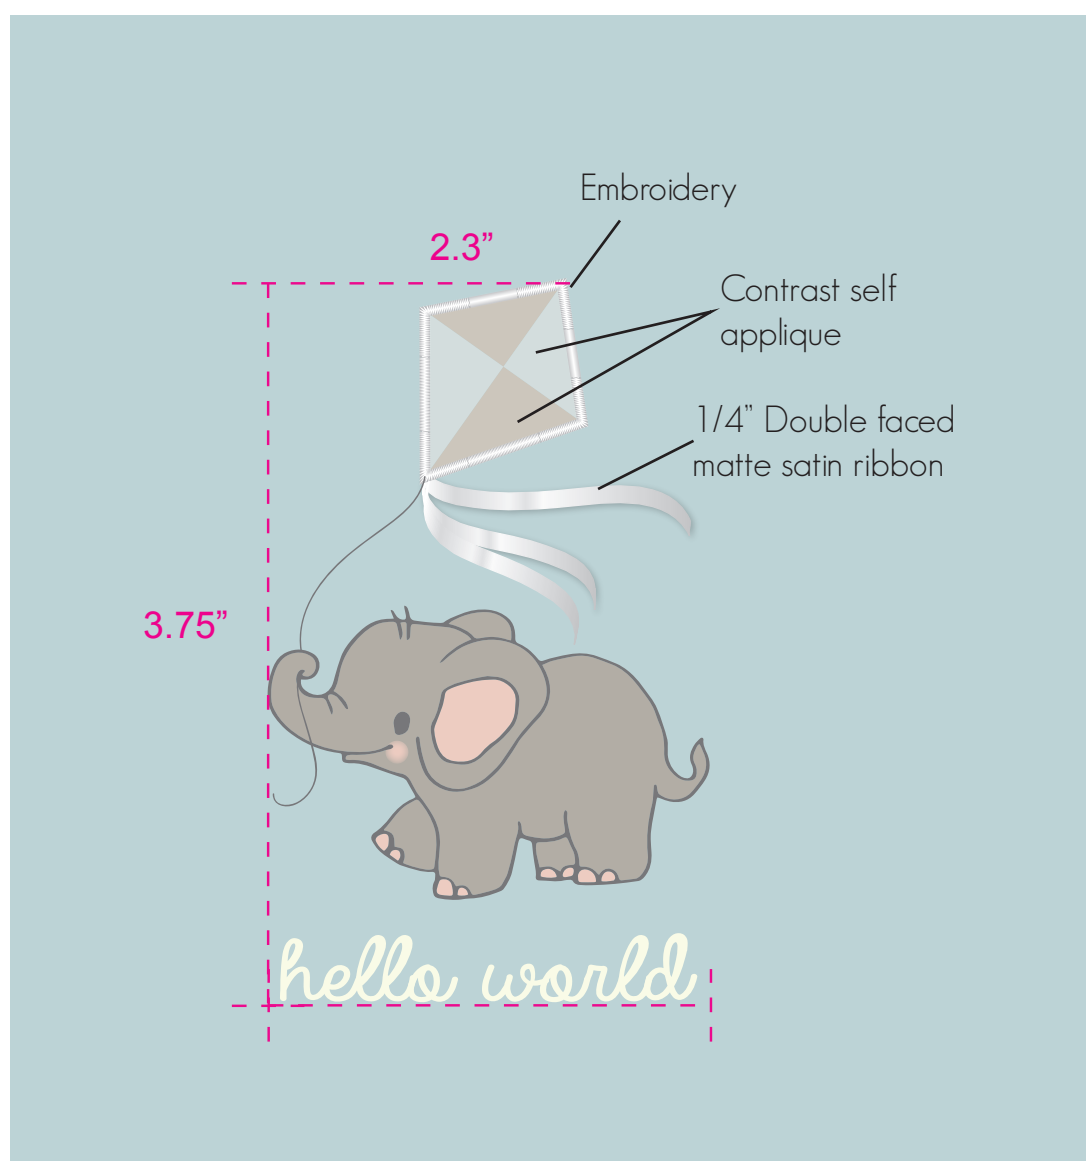

Details:

- \* 100% Cotton Interlock GSM TBC
- \* self binding along neckline and leg openings

OPTION 1

OPTION 2

MAIN BODY COLOUR:

PASTEL BLUE  
12-4607 TCX

Screen print with applique

Applique

EMBROIDERY COLOUR:

EGRET  
11-0103 TCX

APPLIQUE COLOURS:

SPA BLUE  
12-4305 TCX

MOONBEAM  
13-0000 TCX

EGRET  
11-0103 TCX

PRINT COLOUR:

PALE DOGWOOD  
13-1404 TCX

EGRET  
11-0103 TCX

DOVE  
15-0000 TCX

BRUSHED NICKEL  
18-5102TCX

Boy Ele All Over Print  
\*ARTWORK IS ACTUAL SIZE\*

Screen print with water based ink

PRINT COLOUR:

PASTEL BLUE  
12-4607 TCX

SPA BLUE  
12-4305 TCX