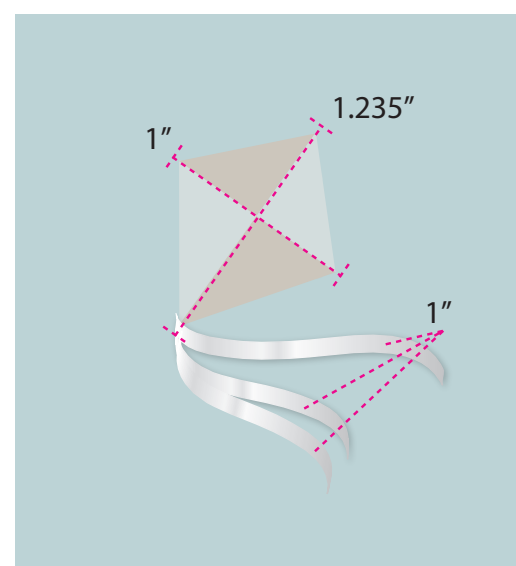

Details:

- \* 100% Cotton Interlock GSM TBC
- \* self binding along neckline and leg openings

OPTION 1

OPTION 2

MAIN BODY COLOUR:

PASTEL BLUE  
12-4607 TCX

Screen print with applique

Applique

EGRET  
11-0103 TCX

DOVE  
15-0000 TCX

BRUSHED NICKEL  
18-5102TCX

Boy Ele All Over Print  
\*ARTWORK IS ACTUAL SIZE\*

Screen print with water based ink

PRINT COLOUR:

PASTEL BLUE  
12-4607 TCX

SPA BLUE  
12-4305 TCX