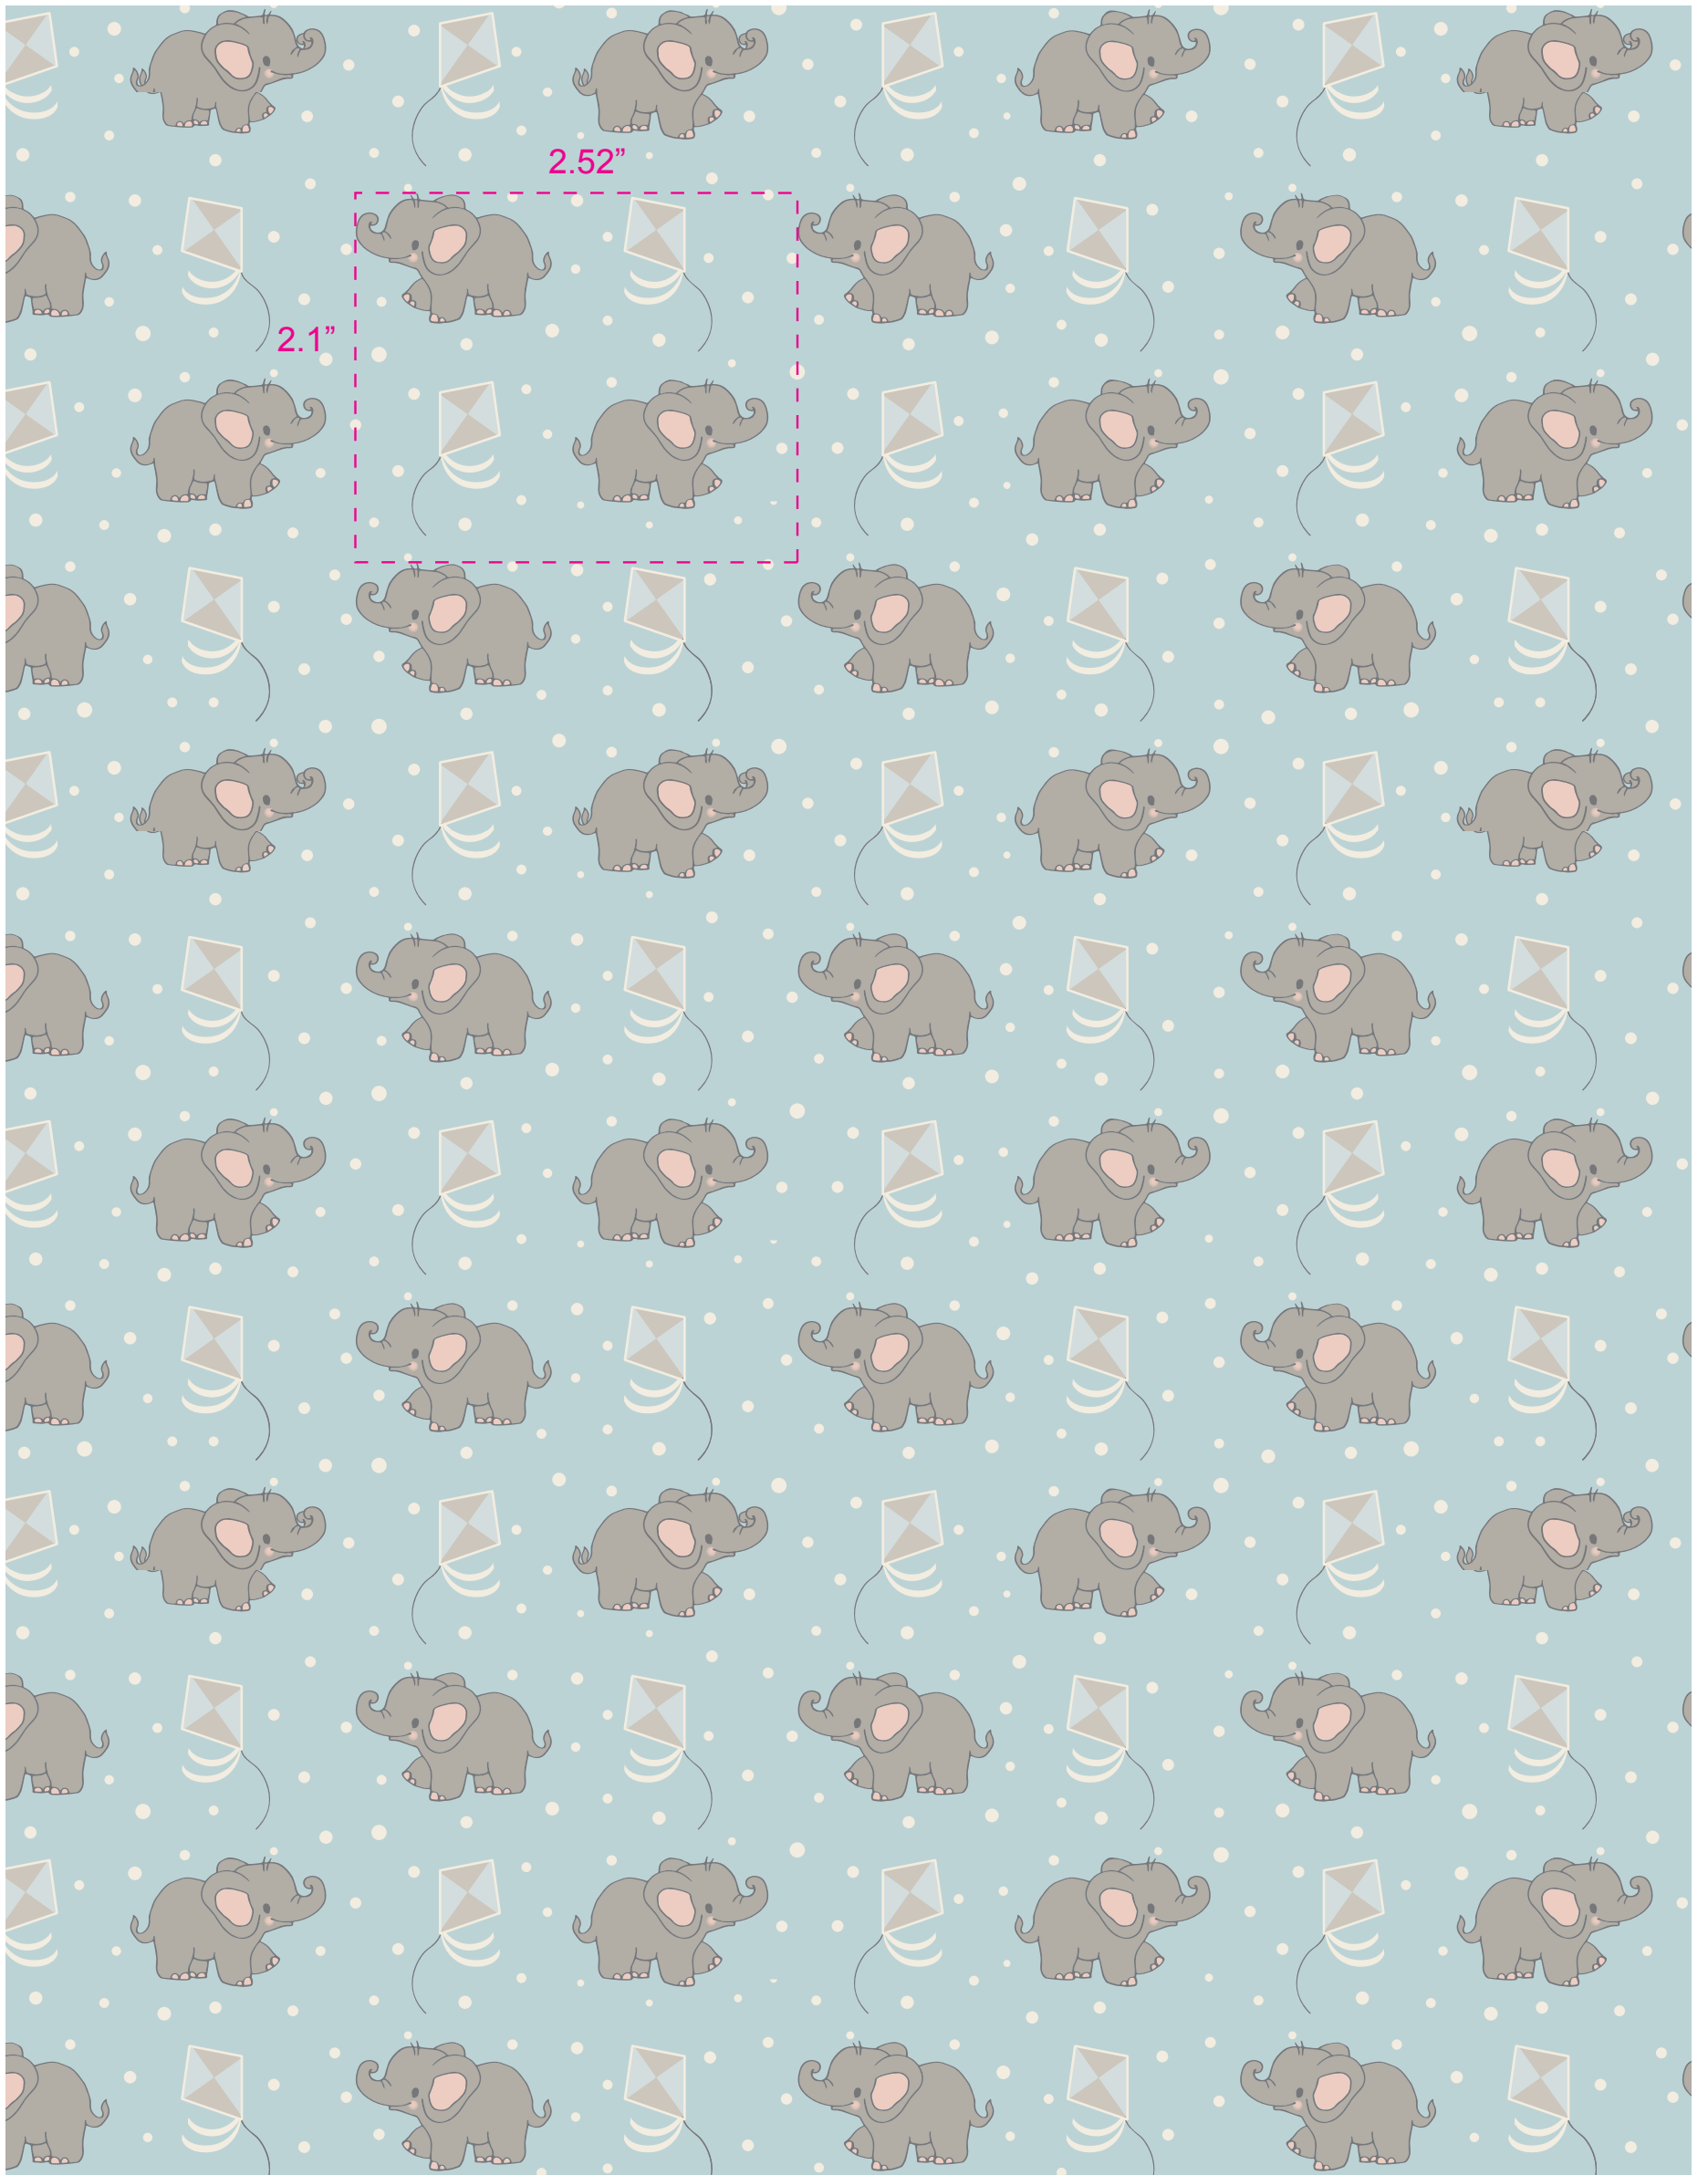

Details:

- \* 100% Cotton Interlock GSM TBC
- \* self binding along neckline and leg openings

OPTION 1

OPTION 2

MAIN BODY COLOUR:

PASTEL BLUE  
12-4607 TCX

Screen print with applique

Applique

EMBROIDERY COLOUR:

EGRET  
11-0103 TCX

APPLIQUE COLOURS:

SPA BLUE  
12-4305 TCX

MOONBEAM  
13-0000 TCX

EGRET  
11-0103 TCX

PRINT COLOUR:

PALE DOGWOOD  
13-1404 TCX

EGRET  
11-0103 TCX

DOVE  
15-0000 TCX

BRUSHED NICKEL  
18-5102TCX

Boy Ele All Over Print  
\*ARTWORK IS ACTUAL SIZE\*

Screen print with water based ink

PRINT COLOUR:

PASTEL BLUE  
12-4607 TCX

SPA BLUE  
12-4305 TCX